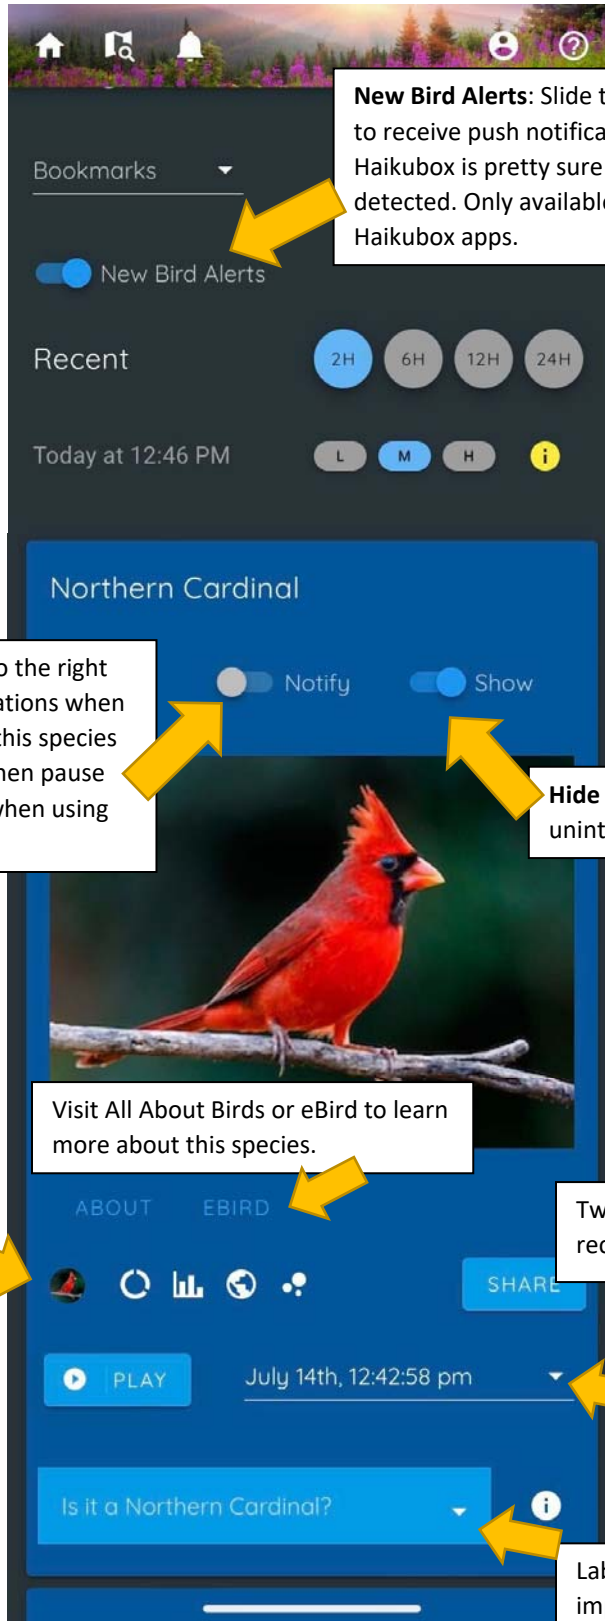

www.listen.haikubox.com

or Haikubox App

Home Map Notifications

Account (privacy & data settings) Help (videos & FAQ)

Go to the Daily Summary to see & hear the birds identified at this Haikubox yesterday

Click the refresh button to load the most recent bird detections, then scroll down to see & hear the birds

Recent Live Top 10 All

Bookmarks: find and click on a favorite box using map (above) then click on the pink icon; go to them quickly with Bookmarks drop down

See & hear birds from the last 2 – 24 hours

Confidence levels: High (AI is very sure of bird ID), Medium (includes birds with less sure ID), Low (may include some wild guesses)

Northern Cardinal Northern Mockingbird

App for Apple and Android Smartphones

**New Bird Alerts:** Slide to the right (blue) to receive push notifications when your Haikubox is pretty sure a new bird was detected. Only available when using the Haikubox apps.

**Individual Bird Alerts:** Slide to the right (blue) to receive push notifications when your Haikubox is pretty sure this species was detected. Notifications then pause for 12 hours. Only available when using the Haikubox apps.