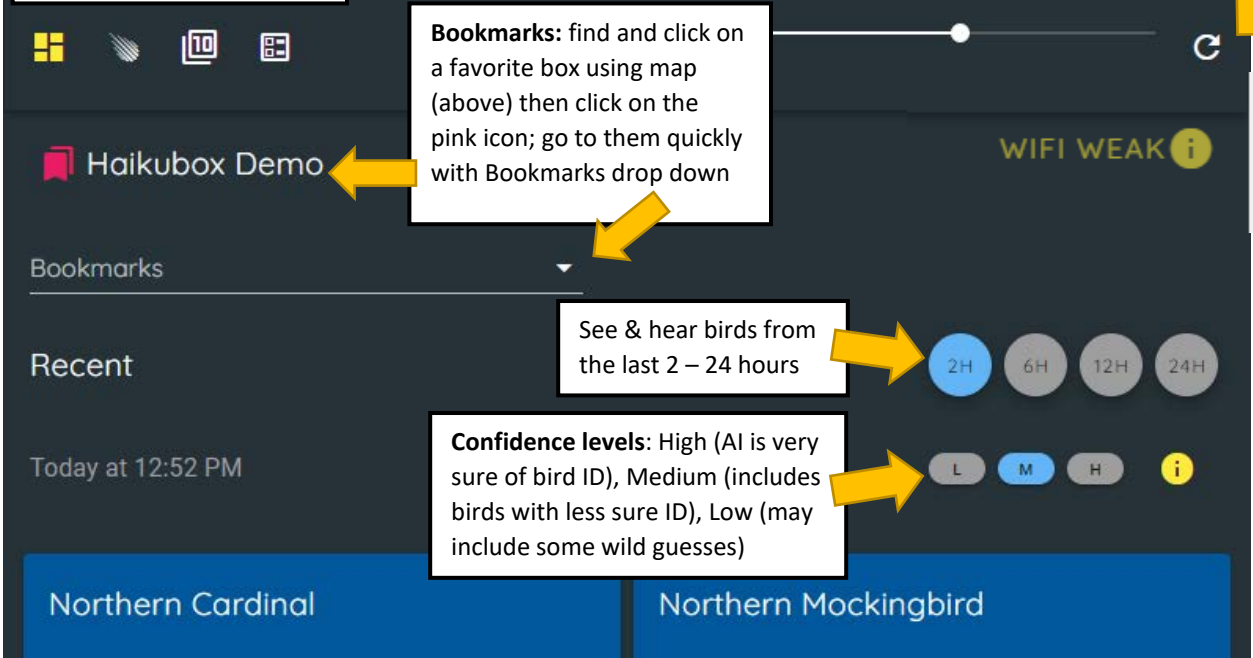

www.listen.haikubox.com

or Haikubox App

Home Map Notifications

Account (privacy & data settings) Help (videos & FAQ)

Go to the Daily Summary to see & hear the birds identified at this Haikubox yesterday

Click the refresh button to load the most recent bird detections, then scroll down to see & hear the birds

Recent Live Top 10 All

Bookmarks: find and click on a favorite box using map (above) then click on the pink icon; go to them quickly with Bookmarks drop down

See & hear birds from the last 2 – 24 hours

Confidence levels: High (AI is very sure of bird ID), Medium (includes birds with less sure ID), Low (may include some wild guesses)

Northern Cardinal Northern Mockingbird

App for Apple and Android Smartphones

**New Bird Alerts:** Slide to the right (blue) to receive push notifications when your Haikubox is pretty sure a new bird was detected. Only available when using the Haikubox apps.