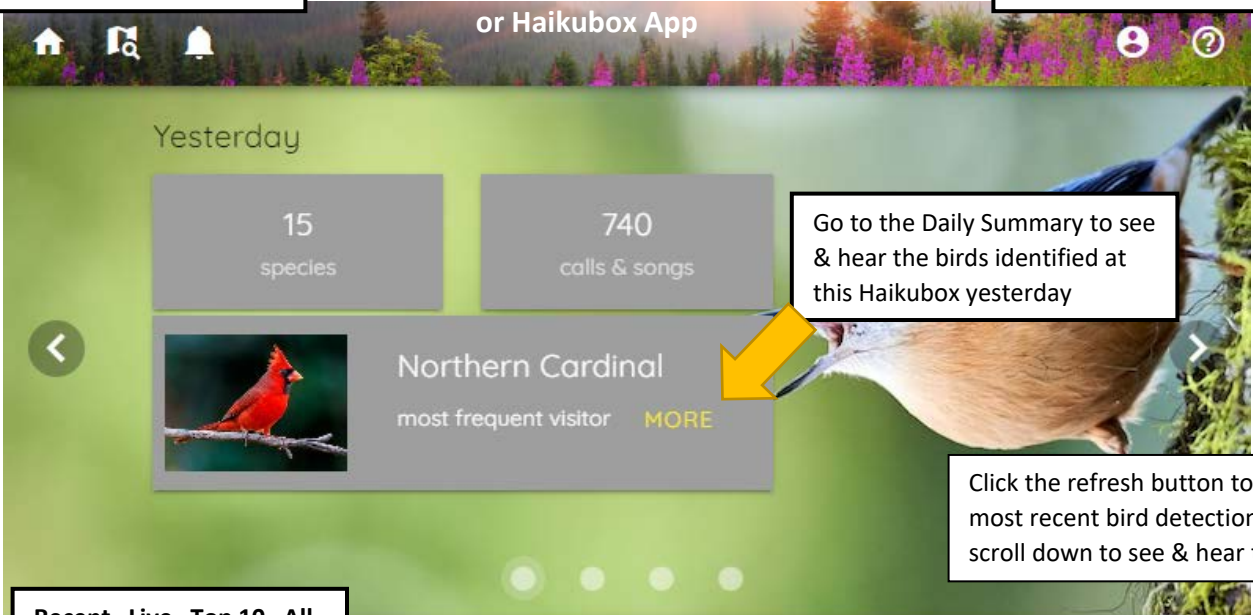

www.listen.haikubox.com

or Haikubox App

Home Map Notifications

Account (privacy & data settings) Help (videos & FAQ)

Go to the Daily Summary to see & hear the birds identified at this Haikubox yesterday

Click the refresh button to load the most recent bird detections, then scroll down to see & hear the birds

Recent Live Top 10 All

Bookmarks: find and click on a favorite box using map (above) then click on the pink icon; go to them quickly with Bookmarks drop down

See & hear birds from the last 2 – 24 hours

Confidence levels: High (AI is very sure of bird ID), Medium (includes birds with less sure ID), Low (may include some wild guesses)

Northern Cardinal Northern Mockingbird

App for Apple and Android Smartphones

**New Bird Alerts:** Slide to the right (blue) to receive push notifications when your Haikubox is pretty sure a new bird was detected. Only available when using the Haikubox apps.

**Hide Species:** Slide to the left to hide uninteresting species or false detections.

- More information about this bird's detections:**
- Species image
  - Hourly counts
  - Counts from last 3 months
  - Map of other places bird was found yesterday
  - Sound spectrogram